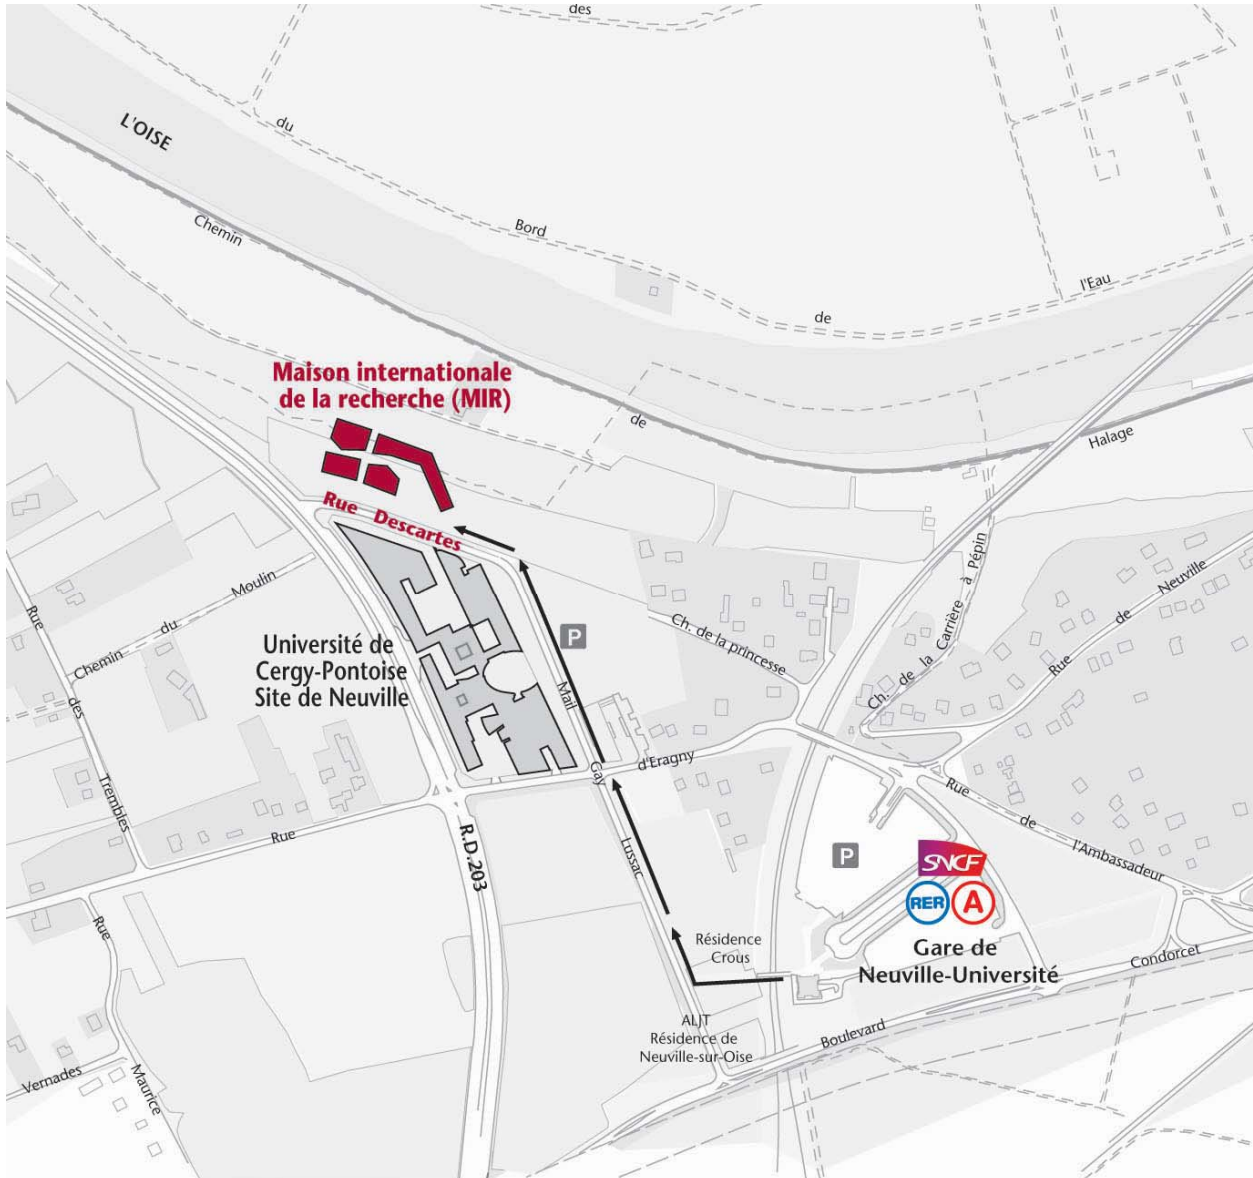

## By car

> **From Paris:** from Porte Maillot, direction La Défense. Take highway A86, then highway A15 following signs to Cergy-Pontoise and exit at *sortie 7*. Take N184 towards

Versailles/Jouy-le-Moutier/Neuville-sur-Oise.

> **From Versailles:** Take N184 towards Beauvais until Conflans-Sainte-Honorine, then follow Neuville-sur-Oise.

**GPS coordinates: 49.018246, 2.073883**

## By RER line A

Hop on RER A direction to Cergy-Le-Haut and hop off Neuville-Université; use exit "Université"

## By train

From Paris Saint-Lazare, hop on the L train direction to Cergy-Le-Haut and hop off Neuville-Université; use exit "Université"